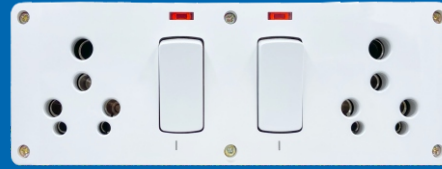

DUOS COMBINED WITH BOX

COMBINED - POLYCARBONATE

Description	Model	Colours	Rate	Packing (Pcs.)	Master Pack
S.S. Combined 6 & 16A (Box) With Indicator	JUPITER	White	180.00	1	40
Duos S.S Combined 6 & 16A (Box) With Indicator	JUPITER	White	380.00	1	20

PVC TAPES

PVC TAPES

PVC Tape 3/4" x 5.70 mtrs.			12.75	30	600
PVC Tape 3/4" x 15 mtrs.			23.00	10	300

(Colour : Black, Red, Yellow, Blue, Green, White)

MCB CHANGEOVER

40 DP Mini MCB Changeover			345.00	6	60
63 DP Mini MCB Changeover			430.00	6	60

D.P SWITCH

D.P. Switch (with Indicator)	GOLD		155.00	5	-
D.P. Switch (with Indicator) - Mini	STAR		130.00	10	-

IRON CONNECTORS

Iron Connector 16A	GOLD	White	67.00	10	-

BED SWITCH

	GOLD (Ivory)	VENUS (White)		
Bed Switch	25.00	26.00	20	-
Hanging Bell Push	25.00	26.00	20	-
Bell Push Surface Type	34.00	-	10	-
Switch Surface Type	34.00	-	10	-